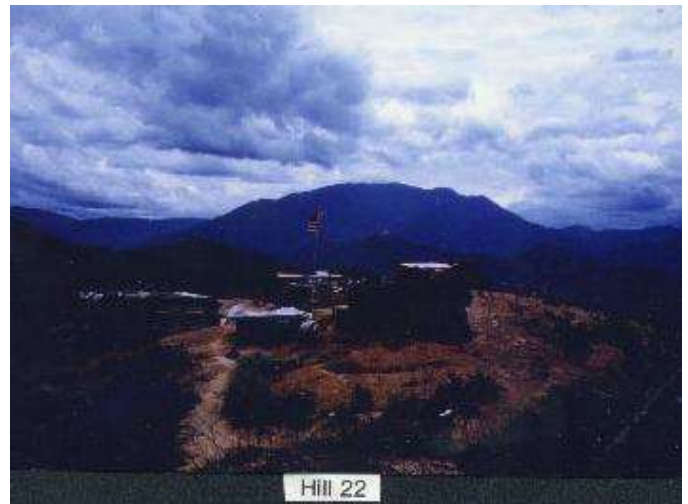

PICTURES FROM ROD SKELTON

CHANCE BRAYNT

L/cpl. Skelton on 50.cal
at Phu Bai '66

Skelton & Fierro
Cpl. Alejandro Fierro (right)
E2/3
KIA 2 June '67
Quang Tin
Panel 21E ROW 33

L/cpl Bill Napier

Jim Renfro w/rifle
Tom Bryant w/cigar
Lcpl. Chance
Anyone recognize the others?

WILLIE J. CPL.

Sgt. Graham & L CPL. Skelton
Sgt. Sam Graham (front)
E2/3
KIA 27 Apr. '66
Quang Nam
Panel 7E row 3

Sgt. Robert Powell
E 2/3
KIA 3 May '67
Panel 19E

Hill 22

L/CPL SKELTON

NAPALM NEAR HILL 41
called in by pinned down squad
waiting for reinforcements