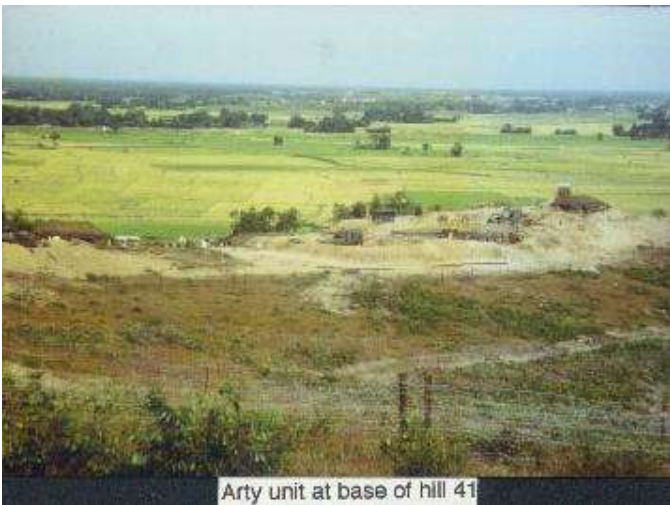

Arty unit at base of hill 41